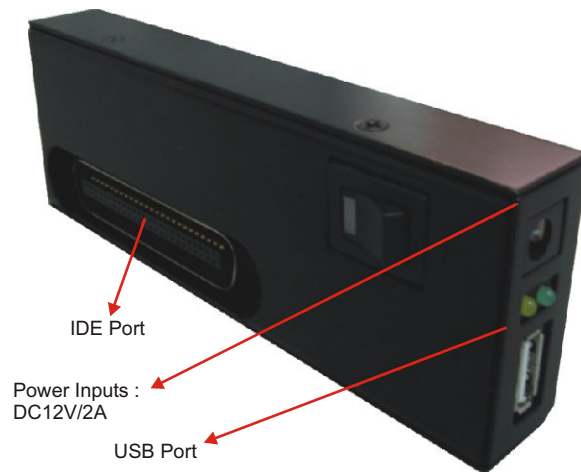

HARD DRIVE REVIEW STATION HRS 414

Dimension (mm) : 143 (L) x 20 (W) x 45 (H)

HARDDISK TRAY HDT 414

HDD Tray + USB + HRS414