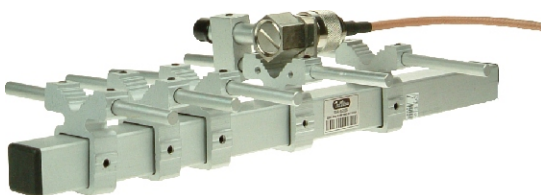

# WIRELESS ANTENNA CCTV

|             |             |
|-------------|-------------|
| TYPE        | DA-2409     |
| Frequency   | 2.4 GHz     |
| Gain        | 9 Db        |
| Connector   | SMA Type    |
| Size (cm)   | 30 x 14 x 9 |
| Weight (gr) | 650         |

|             |             |
|-------------|-------------|
| TYPE        | DA-1206     |
| Frequency   | 1.2 GHz     |
| Gain        | 6 Db        |
| Connector   | SMA Type    |
| Size (cm)   | 30 x 14 x 9 |
| Weight (gr) | 650         |

|             |             |
|-------------|-------------|
| TYPE        | DA-1212     |
| Frequency   | 1.2 GHz     |
| Gain        | 12 Db       |
| Connector   | SMA Type    |
| Size (cm)   | 53 x 14 x 9 |
| Weight (gr) | 800         |

|             |          |
|-------------|----------|
| TYPE        | DA-2413  |
| Frequency   | 2.4 GHz  |
| Gain        | 13 Db    |
| Connector   | SMA Type |
| Size (cm)   | 77       |
| Weight (gr) | 350      |