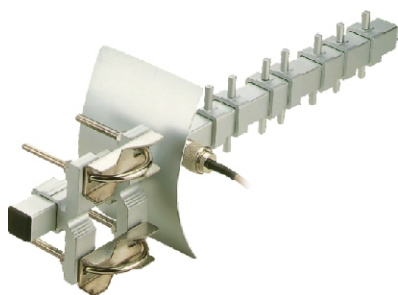

# WIRELESS ANTENNA CCTV

|             |             |
|-------------|-------------|
| TYPE        | DA-2409     |
| Frequency   | 2.4 GHz     |
| Gain        | 9 Db        |
| Connector   | SMA Type    |
| Size (cm)   | 30 x 14 x 9 |
| Weight (gr) | 650         |

|             |             |
|-------------|-------------|
| TYPE        | DA-1206     |
| Frequency   | 1.2 GHz     |
| Gain        | 6 Db        |
| Connector   | SMA Type    |
| Size (cm)   | 30 x 14 x 9 |
| Weight (gr) | 650         |

|             |             |
|-------------|-------------|
| TYPE        | DA-1212     |
| Frequency   | 1.2 GHz     |
| Gain        | 12 Db       |
| Connector   | SMA Type    |
| Size (cm)   | 53 x 14 x 9 |
| Weight (gr) | 800         |

|             |          |
|-------------|----------|
| TYPE        | DA-2413  |
| Frequency   | 2.4 GHz  |
| Gain        | 13 Db    |
| Connector   | SMA Type |
| Size (cm)   | 77       |
| Weight (gr) | 350      |