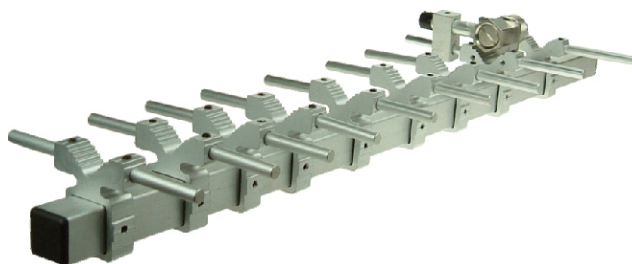

# WIRELESS ANTENNA CCTV

|             |             |
|-------------|-------------|
| TYPE        | DA-2409     |
| Frequency   | 2.4 GHz     |
| Gain        | 9 Db        |
| Connector   | SMA Type    |
| Size (cm)   | 30 x 14 x 9 |
| Weight (gr) | 650         |

|             |             |
|-------------|-------------|
| TYPE        | DA-1206     |
| Frequency   | 1.2 GHz     |
| Gain        | 6 Db        |
| Connector   | SMA Type    |
| Size (cm)   | 30 x 14 x 9 |
| Weight (gr) | 650         |

|             |             |
|-------------|-------------|
| TYPE        | DA-1212     |
| Frequency   | 1.2 GHz     |
| Gain        | 12 Db       |
| Connector   | SMA Type    |
| Size (cm)   | 53 x 14 x 9 |
| Weight (gr) | 800         |

|             |          |
|-------------|----------|
| TYPE        | DA-2413  |
| Frequency   | 2.4 GHz  |
| Gain        | 13 Db    |
| Connector   | SMA Type |
| Size (cm)   | 77       |
| Weight (gr) | 350      |